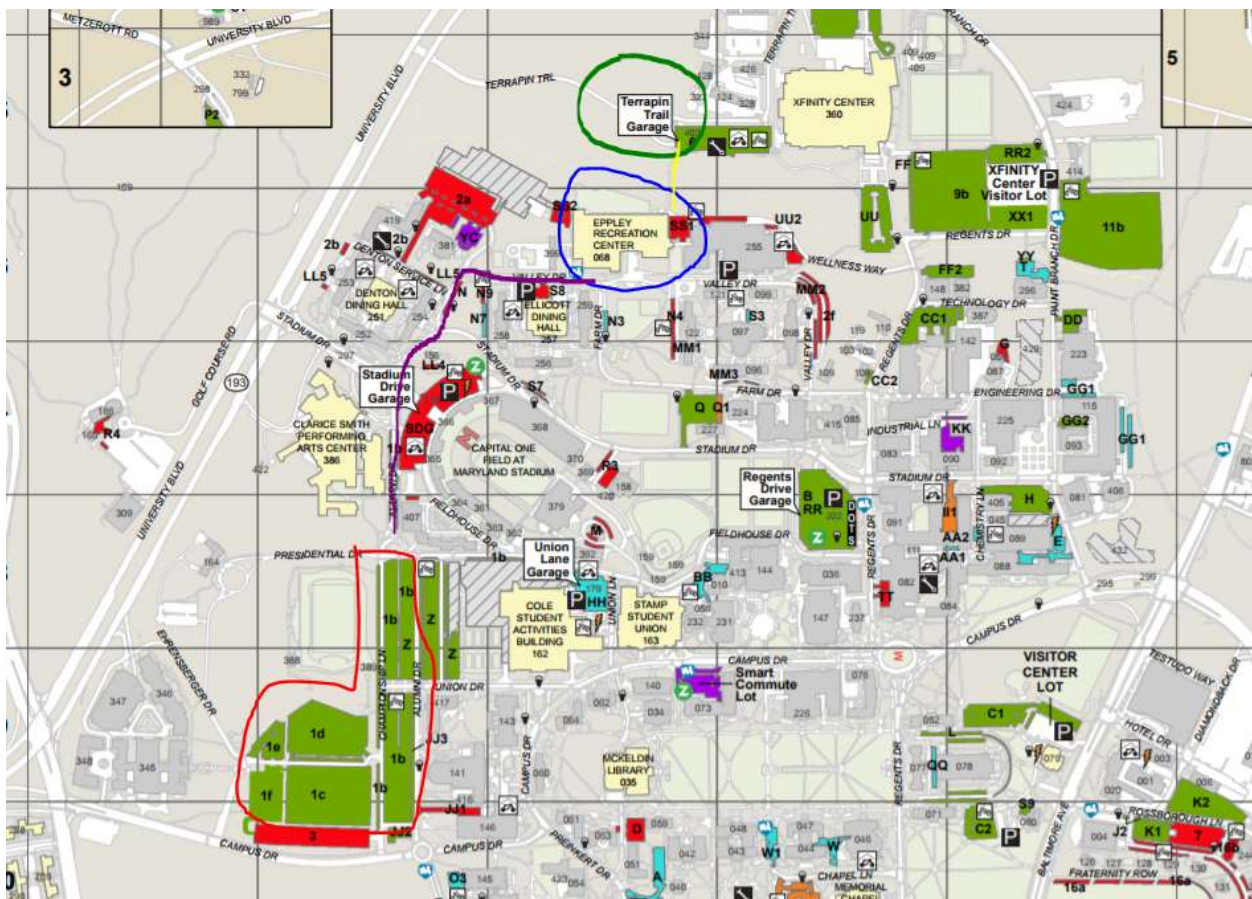

### Friday

Parking will be in the Terrapin Trail Garage. There will be a charge if you enter prior to 4:00PM. It is a short walk from the Terrapin Trail Garage to the pool.

### Saturday

Parking will be in the Terrapin Trail Garage. There will be no charge to park on Saturday.

### Sunday

The Terrapin Trail Garage will not be available on Sunday due to a Men's home basketball game. Parking will be free of charge in Lot 1. It is about a 10-15 minute walk to the pool. Please refer to the map below.

The Terrapin Trail Garage is circled in green, the Eppley Recreation Center is circled in blue and Lot 1 is circled in red. The path from the Terrapin Trail Garage to the pool is shown in yellow and the route from Lot 1 to the main (spectator) entrance of the pool is shown in purple.